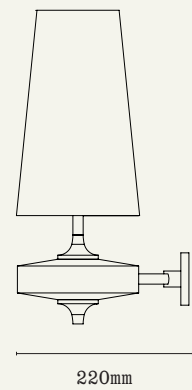

HOUR RHO TWIN WALL LIGHT

The Nikau Palm - *Rhopalostylis Sapida* sprouts singular female flowers, while the male flowers appear in pairs. The design of this wall light playfully appropriates the species with its single and twin iterations. Bec is drawn to these subliminal stories when researching a body of work, which in turn inform honest design decisions. The lamp champions the beauty of the natural world with luxe lathe-turned timber, hand-finished metal and hand-dyed raw silk diffusers in earthy hues of dusk, dawn and rise.

TIMBER
 Oiled Kauri - Edited
 Bleached Ash

METAL FINISHES
 Brushed Silver
 Dark Patina

RAW SILK DIFFUSER
 Rise White
 Dawn Green
 Dusk Umber

LAMP
 E27 LED Candle
 3-4W
 400 Lumens (per bulb)
 Dimmable

Notes
 Lead time - see website
 3 year warranty