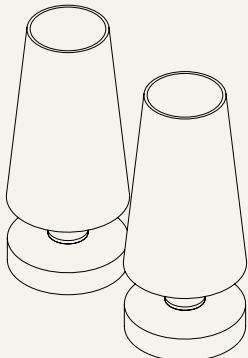

HOUR RHO TWIN WALL LIGHT

The Nikau Palm - *Rhopalostylis Sapida* sprouts singular female flowers, while the male flowers appear in pairs. The design of this wall light playfully appropriates the species with its single and twin iterations. Bec is drawn to these subliminal stories when researching a body of work, which in turn inform honest design decisions. The lamp champions the beauty of the natural world with luxe lathe-turned timber, hand-finished metal and hand-dyed raw silk diffusers in earthy hues of dusk, dawn and rise.

TIMBER
 Oiled Kauri - Edited
 Bleached Ash

METAL FINISHES
 Brushed Silver
 Dark Patina

RAW SILK DIFFUSER
 Rise White
 Dawn Green
 Dusk Umber

LAMP
 E27 LED Candle
 3-4W
 400 Lumens (per bulb)
 Dimmable

Notes
 Lead time - see website
 3 year warranty