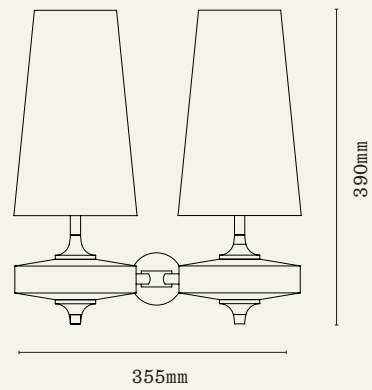

HOUR RHO TWIN WALL LIGHT

The Nikau Palm - *Rhopalostylis Sapida* sprouts singular female flowers, while the male flowers appear in pairs. The design of this wall light playfully appropriates the species with its single and twin iterations. Bec is drawn to these subliminal stories when researching a body of work, which in turn inform honest design decisions. The lamp champions the beauty of the natural world with luxe lathe-turned timber, hand-finished metal and hand-dyed raw silk diffusers in earthy hues of dusk, dawn and rise.

TIMBER
 Oiled Kauri - Edited
 Bleached Ash

METAL FINISHES
 Brushed Silver
 Dark Patina

RAW SILK DIFFUSER
 Rise White
 Dawn Green
 Dusk Umber

LAMP
 E27 LED Candle
 3-4W
 400 Lumens (per bulb)
 Dimmable

Notes
 Lead time - see website
 3 year warranty