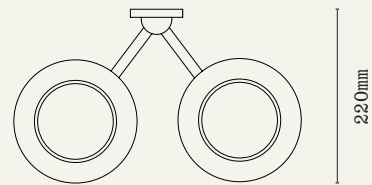

HOUR RHO TWIN WALL LIGHT

The Nikau Palm - *Rhopalostylis Sapida* sprouts singular female flowers, while the male flowers appear in pairs. The design of this wall light playfully appropriates the species with its single and twin iterations. Bec is drawn to these subliminal stories when researching a body of work, which in turn inform honest design decisions. The lamp champions the beauty of the natural world with luxe lathe-turned timber, hand-finished metal and hand-dyed raw silk diffusers in earthy hues of dusk, dawn and rise.

TIMBER
 Oiled Kauri - Edited
 Bleached Ash

METAL FINISHES
 Brushed Silver
 Dark Patina

RAW SILK DIFFUSER
 Rise White
 Dawn Green
 Dusk Umber

LAMP
 E27 LED Candle
 3-4W
 400 Lumens (per bulb)
 Dimmable

Notes
 Lead time - see website
 3 year warranty