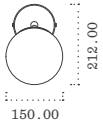

TOP

PERSPECTIVE

FRONT

RIGHT

LINE WALL LIGHT

MATERIALS

All Dimensions in mm  
Scale 1:20 (A5)

Glass (Globes)  
Brass (Rod)