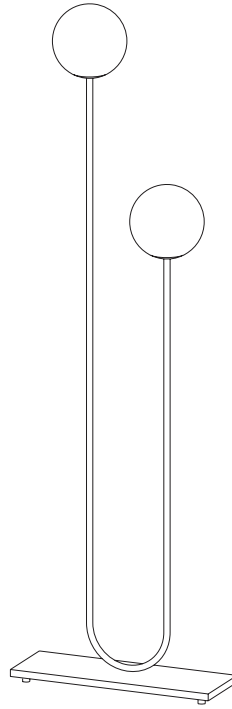

PERSPECTIVE

LINE DUO FLOOR LAMP

The Line Collection pays homage to the playfulness of sculptor Alexander Calder. Two hand-blown glass bulbs in the colour of your choice are elegantly suspended on a curved brass rod and solid brass base.

PRODUCT TYPE

Floor Lamp

MATERIALS

Brass
Glass

LAMP SPECIFICATIONS

E27 LED / Candle / Clear / 3-4W /
330-350 Lumens / Dimmable / Warranty: 2 years.

All components are compliant with New Zealand and Australian safety standards.

DIMENSIONS

(H) 1450mm
(W) 450mm
(D) 150mm
Glass Globe Ø 150 mm

Earth ES Fitting

NATURAL BRASS

- Natural brass will develop a patina over time.
- Use Brasso with a soft cloth to restore it's shine.

BLACKENED BRASS