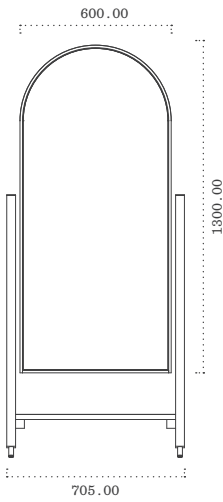

TOP

PERSPECTIVE

FRONT

RIGHT

FLOOR MIRROR

MATERIALS

All Dimensions in mm
Scale 1:30 (A5)

Glass
Timber
Brass