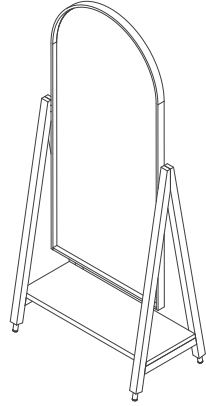

TOP

PERSPECTIVE

FRONT

RIGHT

FLOOR MIRROR

MATERIALS

All Dimensions in mm
Scale 1:30 (A5)

Glass
Timber
Brass