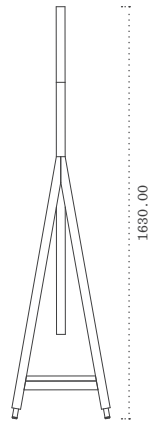

TOP

PERSPECTIVE

FRONT

RIGHT

FLOOR MIRROR

MATERIALS

All Dimensions in mm
Scale 1:30 (A5)

Glass
Timber
Brass