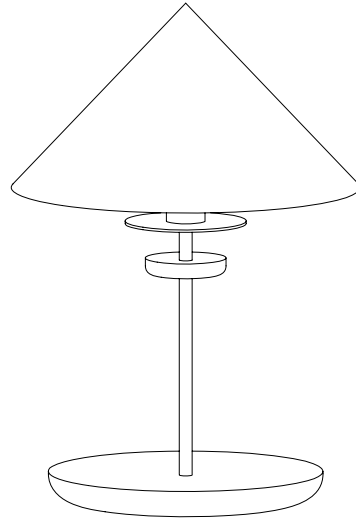

PERSPECTIVE

TURN TABLE LAMP

A downsized, slightly reportioned version of the Turn Floor Lamp, this playful linear table light adds an element of modern interest to the bedroom or living space.

PRODUCT TYPE

Table Lamp

MATERIALS

American Ash
Glass
Brass
Linen

LAMP SPECIFICATIONS

E27 LED / Candle / Clear / 3-4W /
330-350 Lumens / Dimmable / Warranty: 2 years

All components are compliant with New Zealand and Australian safety standards.

DIMENSIONS

(H) 595mm
(W) 406mm
(D) 406mm

Earth ES Fitting

NATURAL BRASS

- Natural Brass will develop a patina over time.
- Use Brasso with a soft cloth to restore its shine.

BLACKENED BRASS

- Blackened brass will develop a patina over time.
- The finish will darken and change from its current finish.