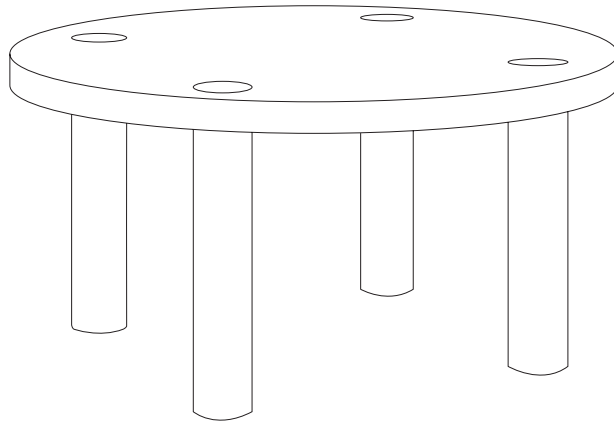

PERSPECTIVE

CIRCLE CIRCLE COFFEE TABLE

A beautifully simple design, the Circle Circle Coffee Table showcases the natural warmth and character of American Oak. Crafted from solid timber, the tabletop is integrated with the base using circular dowel joints.

PRODUCT TYPE

Furniture

MATERIALS

American Ash / American Oak

DIMENSIONS

(H) 370mm
(W) 710mm
(D) 710mm
Table Top Ø710mm

TIMBER

- Our timber furniture is sealed with a protective lacquer.
- Removal of any dust or dirt with a soft cloth should be the only maintenance required.
- Avoid use of any abrasive cleaning products, oils and other polishes. If any polishing to restore the timber lust use a polish such as Teak Wax.