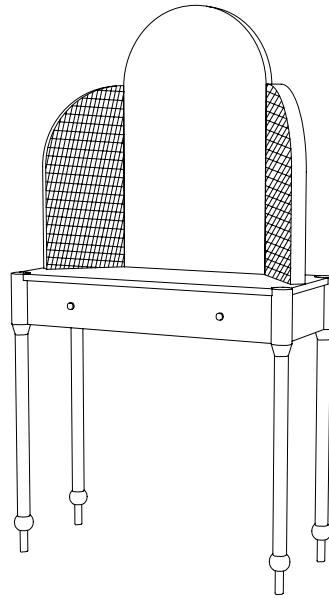

PERSPECTIVE

ARCH VANITY MIRROR

A minimalist three-piece free-standing mirror with steambent American Ash framing and rattan side panels.

PRODUCT TYPE

Furniture

MATERIALS

American Ash / American Oak
Glass
Cane

DIMENSIONS

(H) 815mm
(W) 900mm
(D) 200mm
Overall Height 1730mm

TIMBER

- Our timber furniture is sealed with a protective lacquer.
- Removal of any dust or dirt with a soft cloth should be the only maintenance required.
- Avoid use of any abrasive cleaning products, oils and other polishes.