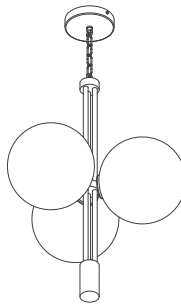

PERSPECTIVE

TRIO PENDANT 01

The Trio collection is an intersection of traditional aesthetics with a modern interpretation. Bec pays homage to her close-knit working team, acknowledging and dedicating these works to her makers and design assistants throughout the years.

PRODUCT TYPE

Pendant

MATERIALS

Brass  
Glass

LAMP SPECIFICATIONS

E27 LED Candle / 3-4W / 330-350 Lumens / Dimmable

All components are compliant with New Zealand and Australian safety standards, have an earth fitting and are IP20.

Drop Height over 1.5m is an additional \$75.