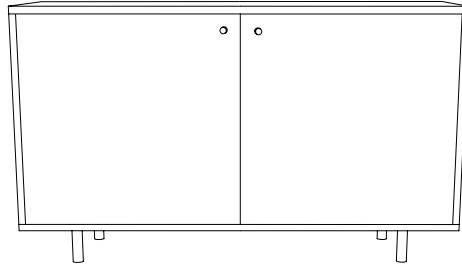

PERSPECTIVE

SIDEBOARD SMALL

A smaller version of our classic sideboard, this is a statement piece that can be used in multiple settings. Crafted from solid American Walnut with brass feet and door pulls that have been left raw to age gracefully. The interior features single-layer shelving for efficient storage.

PRODUCT TYPE

Furniture

MATERIALS

American Ash / American Oak / Walnut
Brass (Natural)

DIMENSIONS

(H) 750mm
(W) 900mm
(D) 400mm

TIMBER

- Our timber furniture is sealed with a protective lacquer.
- Removal of any dust or dirt with a soft cloth should be the only maintenance required.
- Avoid use of any abrasive cleaning products, oils and other polishes.