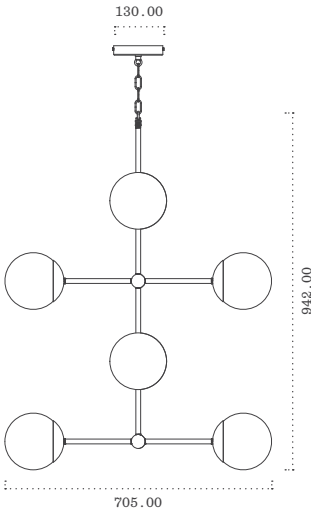

TOP

PERSPECTIVE

FRONT

RIGHT

COMPACT PENDANT 08

MATERIALS

DROP HEIGHT

**SNELLING**

All Dimensions in mm  
Scale 1:20 (A5)

Glass (Globes)  
Brass (Rod)

Please provide ceiling height and finished floor measurement to determine suitable custom drop height dimensions.