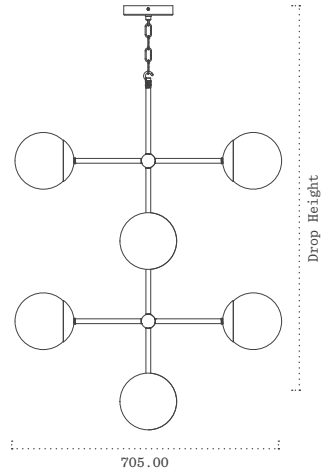

TOP

PERSPECTIVE

FRONT

RIGHT

COMPACT PENDANT 08

MATERIALS

DROP HEIGHT

**SNELLING**

All Dimensions in mm  
Scale 1:20 (A5)

Glass (Globes)  
Brass (Rod)

Please provide ceiling height and finished floor measurement to determine suitable custom drop height dimensions.