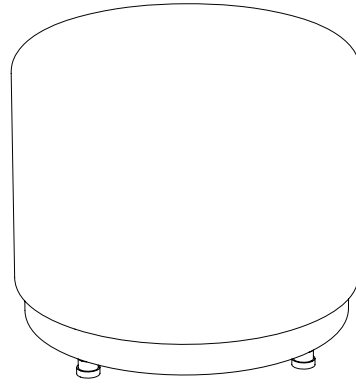

PERSPECTIVE

TURN STOOL

Clean-lined and minimal, this luxurious vanity stool or ottoman is deeply padded and covered in soft velvet.

PRODUCT TYPE

Furniture

MATERIALS

Velvet
Brass Feet

DIMENSIONS

(H) 450mm
(W) 510mm
(D) 510mm

- Velvet: Dry Clean Only - any solvent except Trichloroethylene. Do Not Bleach. Do not wash.

PRECAUTIONS

- Keep out of direct heat and sunlight

WARRANTY AND EXCHANGE POLICY

- Refer to website: snellingstudio.com