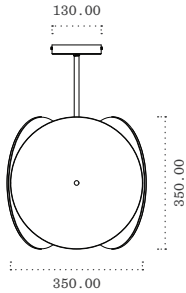

TOP

PERSPECTIVE

FRONT

RIGHT

ARCH PENDANT 01

MATERIALS

DROP HEIGHT

All Dimensions in mm  
Scale 1:20 (A5)

Glass (Tube)  
Brass (Rod)

Please provide ceiling height and finished floor measurement  
to determine suitable custom drop height dimensions.