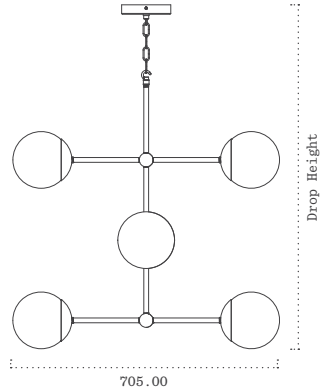

TOP

PERSPECTIVE

FRONT

RIGHT

COMPACT PENDANT 06

MATERIALS

DROP HEIGHT

SNELLING

All Dimensions in mm
Scale 1:20 (A5)

Glass (Globes)
Brass (Rod)

Please provide ceiling height and finished floor measurement to determine suitable custom drop height dimensions.