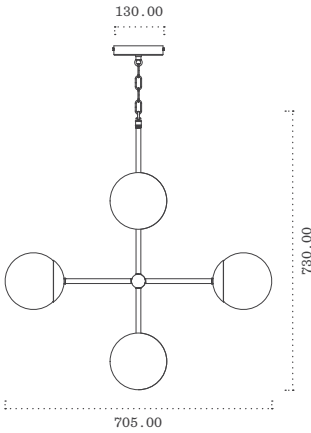

TOP

PERSPECTIVE

FRONT

RIGHT

COMPACT PENDANT 06

MATERIALS

DROP HEIGHT

SNELLING

All Dimensions in mm
Scale 1:20 (A5)

Glass (Globes)
Brass (Rod)

Please provide ceiling height and finished floor measurement to determine suitable custom drop height dimensions.