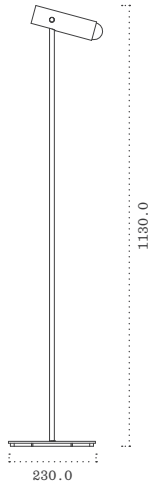

TOP

PERSPECTIVE

FRONT

RIGHT

SPOT FLOOR LAMP

MATERIALS

All Dimensions in mm  
Scale 1:20 (A5)

Glass (Globes)  
Brass (Rod)