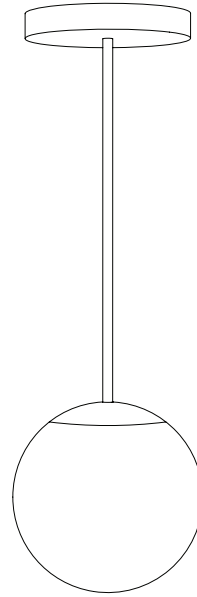

PERSPECTIVE

LINE PENDANT 01

The Line Collection pays homage to the playfulness of sculptor Alexander Calder. A hand-blown glass bulb in the colour of your choice is suspended elegantly in space from a brass rod and base.

PRODUCT TYPE

Pendant Light

MATERIALS

Brass
Glass

LAMP SPECIFICATIONS

E27 LED / Candle / Clear / 3-4W
330-350 Lumens / Dimmable / Warranty: 2 years

DIMENSIONS

(H) Custom Size
(W) 230mm
(D) 230mm
Glass Globe Ø 230mm
Ceiling Rose Ø 130mm