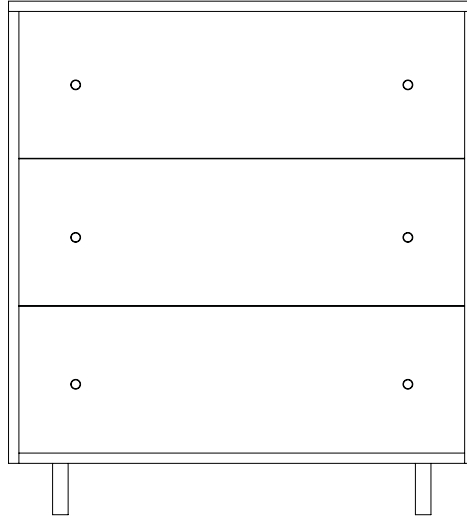

PERSPECTIVE

LOW BOY

Inspired by a 1910 colonial set of Kauri drawers, our straight-forwardly proportion Low Boy is a minimalist reinterpretation. Details include hand-crafted brass feet and drawer pulls left raw to age gracefully.

PRODUCT TYPE

Furniture

MATERIALS

Prime American Ash Veneer / Prime American Oak Veneer
Brass

DIMENSIONS

(H) 1000mm
(W) 900mm
(D) 500mm

TIMBER

- Our timber furniture is sealed with a protective lacquer.
- Removal of any dust or dirt with a soft cloth should be the only maintenance required.
- Avoid use of any abrasive cleaning products, oils and other polishes.