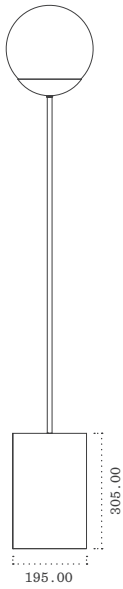

TOP

PERSPECTIVE

FRONT

RIGHT

LINE FLOOR LAMP

MATERIALS

All Dimensions in mm
Scale 1:20 (A5)

Glass (Globes)
Brass (Rod)
Steel (Base)