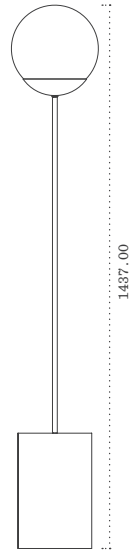

TOP

PERSPECTIVE

FRONT

RIGHT

LINE FLOOR LAMP

MATERIALS

All Dimensions in mm
Scale 1:20 (A5)

Glass (Globes)
Brass (Rod)
Steel (Base)