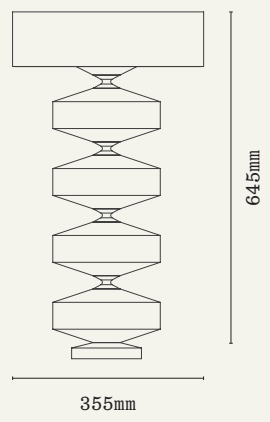

Notes

Lead time - see website
3 year warranty