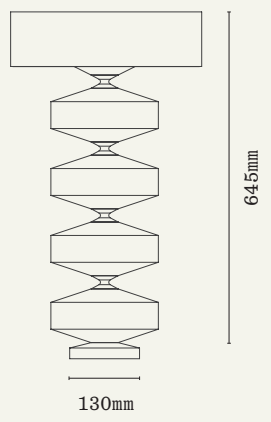

Notes

Lead time - see website
3 year warranty