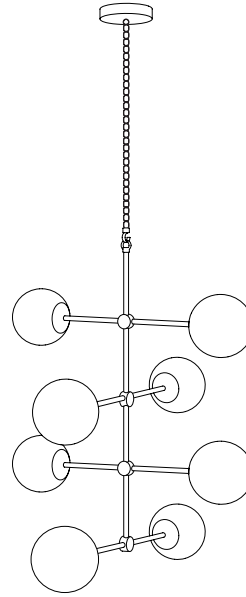

## COMPACT 08 PENDANT

The Line Collection pays homage to to sculptor Alexander Calder. Elegance and playfulness combine in a simple yet formal combination of honest materials. Eight bulbs in this design.

### PRODUCT TYPE

Pendant Light

### MATERIALS

Brass  
Glass

### DIMENSIONS

(H) Custom Drop  
(W) 672mm  
(D) 672mm  
Glass Globe Ø 150 mm  
Ceiling Rose Ø 130 mm  
Earth ES Fitting