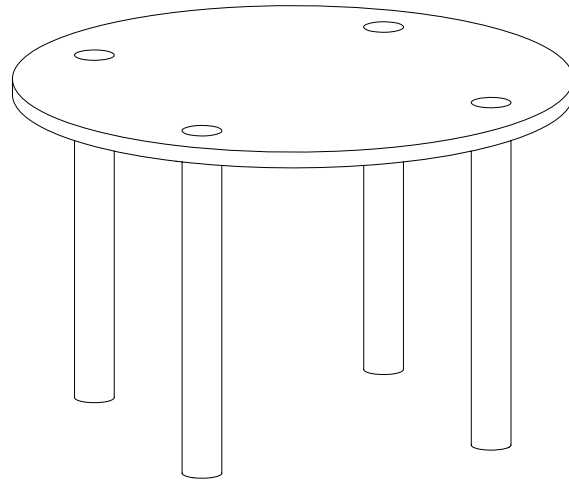

## CIRCLE CIRCLE DINING TABLE

A beautifully simple design, the Circle Circle Dining Table showcases the natural warmth and character of American Oak. Crafted from solid timber, the tabletop is integrated with the base using circular dowel joints.

### DIMENSIONS

(H) 760mm  
(W) 1200mm  
(D) 1200mm  
Table Top Ø1200mm