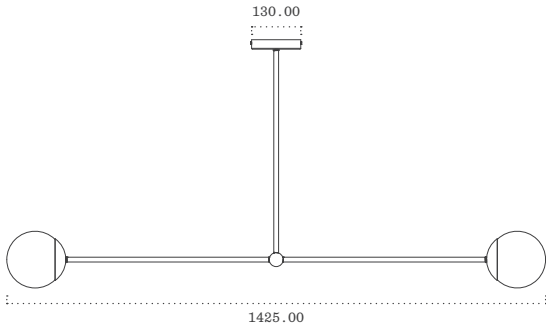

TOP

PERSPECTIVE

FRONT

RIGHT

LINE PENDANT 02

MATERIALS

DROP HEIGHT

All Dimensions in mm
Scale 1:20 (A5)

Glass (Globes)
Brass (Rod)

Please provide ceiling height and finished floor measurement
to determine suitable custom drop height dimensions.