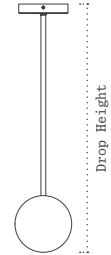

TOP

PERSPECTIVE

FRONT

RIGHT

LINE PENDANT 02

MATERIALS

DROP HEIGHT

All Dimensions in mm
Scale 1:20 (A5)

Glass (Globes)
Brass (Rod)

Please provide ceiling height and finished floor measurement
to determine suitable custom drop height dimensions.