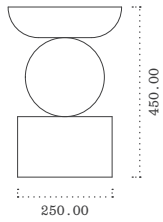

TOP

PERSPECTIVE

FRONT

RIGHT

LENS WEBB PERCH

MATERIALS

All Dimensions in mm
Scale 1:20 (A5)

Rosewood / Cibatool