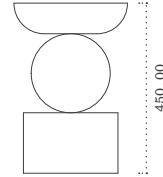

TOP

PERSPECTIVE

FRONT

RIGHT

LENS WEBB PERCH

MATERIALS

All Dimensions in mm
Scale 1:20 (A5)

Rosewood / Cibatool