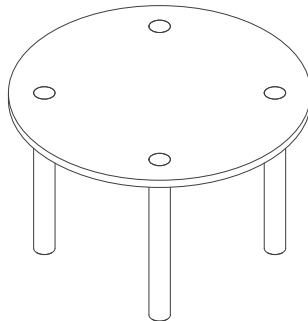

PERSPECTIVE

CIRCLE CIRCLE DINING TABLE

With its elegantly simple design, the Circle Circle Dining Table gracefully highlights the inherent warmth and character of timber. Meticulously constructed from solid American Oak and Ash, the tabletop seamlessly integrates with the base using circular dowel joints.