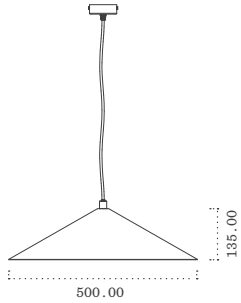

TOP

PERSPECTIVE

FRONT

RIGHT

XL/LOW TRIANGLE PENDANT

MATERIALS

DROP HEIGHT

All Dimensions in mm
Scale 1:20 (A5)

Brass

Please provide ceiling height and finished floor measurement
to determine suitable custom drop height dimensions.