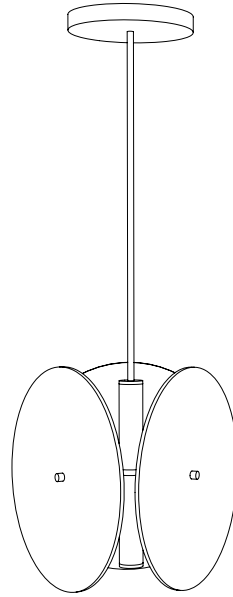

PERSPECTIVE

ARCH PENDANT 01

Contrasting an elegant drop with a contained mass in space, this pendant light suspends a trio of frosted glass or brass circles from a brass rod, providing ambient and directional light.

PRODUCT TYPE

Pendant

LAMP SPECIFICATIONS

10 W LED / Warm White 3000K  
800 Lumens / Dimmable  
LED 24V transformer supplied

DIMENSIONS

(H) 350mm  
(W) 370mm  
(D) 340mm

Excludes Rod  
Ceiling Rose 130mm

Up to 1 metre rod inclusive in price  
Over 1 metre rod additional \$75