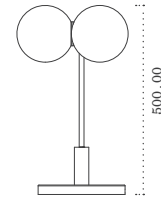

TOP

PERSPECTIVE

FRONT

RIGHT

TRIO TABLE LAMP

MATERIALS

All Dimensions in mm  
Scale 1:20 (A5)

Glass (Globes)  
Brass (Rod)