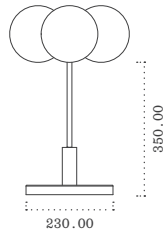

TOP

PERSPECTIVE

FRONT

RIGHT

TRIO TABLE LAMP

MATERIALS

All Dimensions in mm  
Scale 1:20 (A5)

Glass (Globes)  
Brass (Rod)