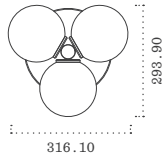

TOP

PERSPECTIVE

FRONT

RIGHT

TRIO TABLE LAMP

MATERIALS

All Dimensions in mm  
Scale 1:20 (A5)

Glass (Globes)  
Brass (Rod)