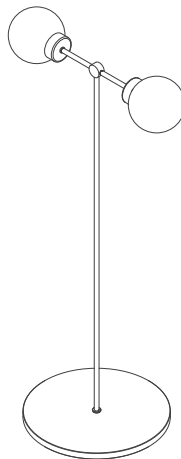

PERSPECTIVE

PARE FLOOR LAMP 02

The Pare Floor Lamp 02 draws inspiration from the works of regionalist painters Rita Angus and Christopher Perkins. It showcases playful geometric proportions, rich materials, and an earthy color palette.

PRODUCT TYPE

Floor Lamp

MATERIALS

Brass
Glass
Marble

LAMP SPECIFICATIONS

E27 LED Candle / 3-4W / 330-350 Lumens / Dimmable

All components are compliant with New Zealand and Australian safety standards, have an earth fitting and are IP20.