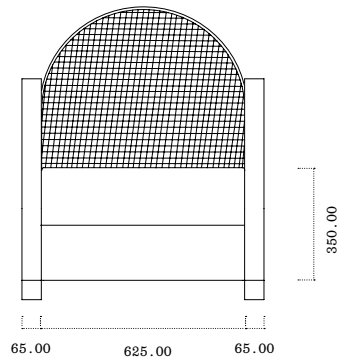

TOP

PERSPECTIVE

FRONT

RIGHT

ARCH CHAIR

MATERIALS

All Dimensions in mm  
Scale 1:10mm

American Oak  
Cane  
Velvet