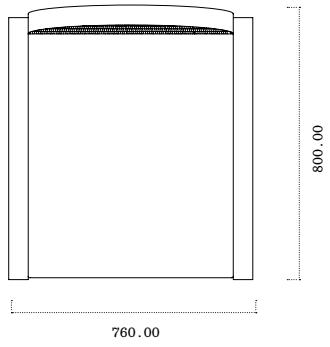

TOP

PERSPECTIVE

FRONT

RIGHT

ARCH CHAIR

MATERIALS

All Dimensions in mm  
Scale 1:10mm

American Oak  
Cane  
Velvet