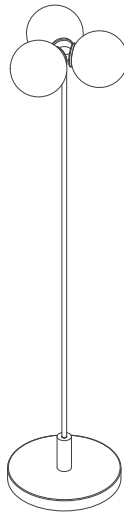

PERSPECTIVE

TRIO FLOOR LAMP

The Trio collection, an intersection between traditional aesthetics with a modern interpretation.

Bec gives homage to her close working team, acknowledging and dedicating this work to her maker David, and technical and design assistant Carina through the use of three key elements. The trio, a perfect balance of coexistence.

PRODUCT TYPE

Floor Lamp

MATERIALS

Brass
Glass

LAMP SPECIFICATIONS

E27 LED Candle / 3-4W / 330-350 Lumens / Dimmable

All components are compliant with New Zealand and Australian safety standards, have an earth fitting and are IP20.

NATURAL BRASS

- Natural Brass will develop a patina over time.
- Use Brasso with a soft cloth to restore it's shine.

BLACKENED BRASS

- Blackened brass will develop a patina over time.
- The finish will darken and change from its current finish.