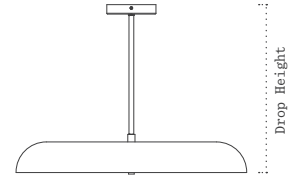

TOP

PERSPECTIVE

FRONT

RIGHT

LENS PENDANT MAJOR

MATERIALS

DROP HEIGHT

All Dimensions in mm
Scale 1:20 (A5)

Acrylic (Lens)
Brass (Rod)
Aluminium (Shade)

Please provide ceiling height and finished floor measurement
to determine suitable custom drop height dimensions.