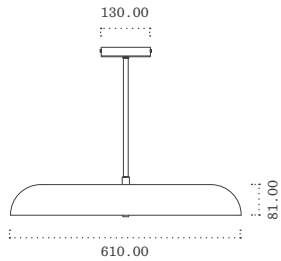

TOP

PERSPECTIVE

FRONT

RIGHT

LENS PENDANT MAJOR

MATERIALS

DROP HEIGHT

All Dimensions in mm
Scale 1:20 (A5)

Acrylic (Lens)
Brass (Rod)
Aluminium (Shade)

Please provide ceiling height and finished floor measurement
to determine suitable custom drop height dimensions.