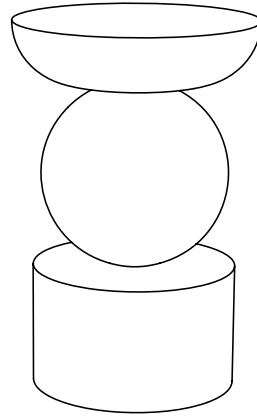

PERSPECTIVE

LENS WEBB PERCH

Extracted and refined forms from the sculptural works of the Lens Collection - the Rabbit and Camel. The forms were then collated, played with, and stacked. Arriving at and resulting in the Lens Webb Perch. Named after Carina Webb design contributor to the Lens Collection.

MATERIALS

Rosewood / Cibatool

PRODUCT TYPE

Art Piece

DIMENSIONS

(H) 450mm
(W) 300mm
(D) 300mm

TIMBER

- Our timber furniture is sealed with a protective lacquer.
- Removal of any dust or dirt with a soft cloth should be the only maintenance required.
- Avoid use of any abrasive cleaning products, oils and other polishes. If any polishing to restore the timber just use a polish such as Teak Wax.