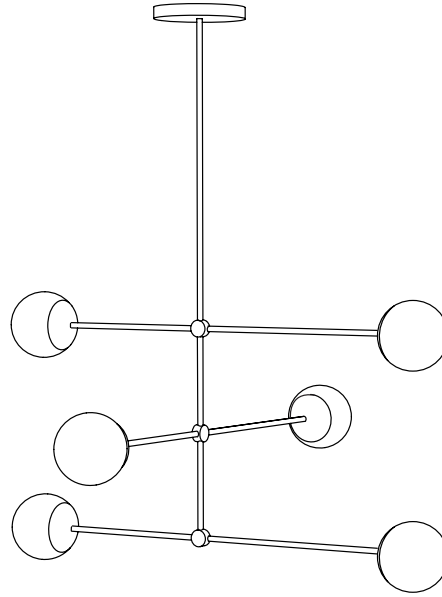

PERSPECTIVE

**LINE PENDANT 06 2.0**

The Line Collection pays homage to the playfulness of sculptor Alexander Calder. In the ultimate iteration of our Line Pendant series, three balanced pairs of hand-blown glass bulbs in the colour of your choice are suspended elegantly in space from a brass rod and base.

PRODUCT TYPE

Pendant Light

MATERIALSBrass
Glass**LAMP SPECIFICATIONS**E27 LED / Candle / Clear / 3-4W
330-350 Lumens / Dimmable / Warranty: 2 years**DIMENSIONS**(H) Custom Size
(W) 1102mm
(D) 1102mm
Glass Globe Ø 150mm
Ceiling Rose Ø 130mm