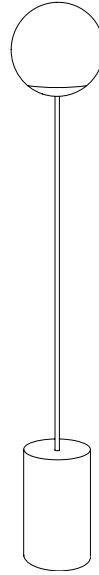

PERSPECTIVE

LINE FLOOR LAMP

The Line Collection pays homage to the playfulness of sculptor Alexander Calder. A painted solid timber base balances the elegance of the fine brass rod and colour-matched hand-blown glass bulb.

PRODUCT TYPE

Floor Lamp

MATERIALS

Glass
Brass
Painted Moulded Steel Base

LAMP SPECIFICATIONS

E27 LED / Candle / Clear / 3-4W /
330-350 Lumens / Dimmable / Warranty: 2 years

All components are compliant with New Zealand and Australian safety standards.

DIMENSIONS

(H) 500mm
(W) 300mm
(D) 300mm
Glass Globe Ø 230 mm
Base Ø 165 mm

Earth ES Fitting

NATURAL BRASS

- Natural brass will develop a patina over time.
- Use Brasso with a soft cloth to restore it's shine.