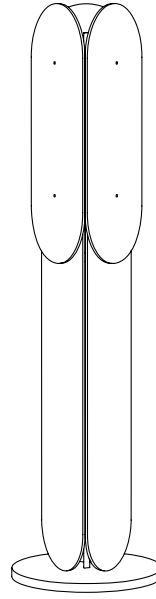

## ARCH FLOOR LAMP

In this freestanding floor lamp, the tripartite form of the powder-coated steel base is echoed in the panels of the glass shade. Light breaks through the spaces between panels, creating a linear negative detail. Brass joinery adds the finishing touch.

### PRODUCT TYPE

Floor Lamp

### LAMP SPECIFICATIONS

18 W LED / Warm White 3000K  
1700 Lumens / Dimmable

### DIMENSIONS

(H) 1333mm  
(W) 350mm  
(D) 350mm

GLASS

- Use a soft cloth or feather duster to remove dust.

POWDERCOATED ALUMINIUM

- Use a soft cloth or feather duster to remove dust.

PRECAUTIONS

- Keep out of direct heat and sunlight