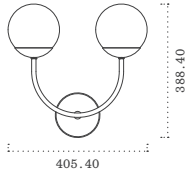

TOP

PERSPECTIVE

FRONT

RIGHT

LINE DUO WALL LIGHT

MATERIALS

All Dimensions in mm
Scale 1:20 (A5)

Glass (Globes)
Brass (Rod)