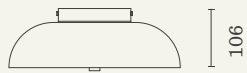

MATERIALS

Brass (Fixture)  
Acrylic (Lens)  
Aluminium (Shade)

LAMP

4.7W LED  
Warm White 3000K  
800 Lumens  
Dimmable

FINISHES

Earth  
Bone  
Natural Brass  
Mirrored  
Blackened Brass

Notes

Lead time - see website  
IP Rating available  
3 year warranty