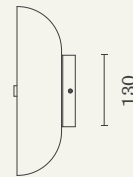

MATERIALS

Brass (Fixture)  
Acrylic (Lens)  
Aluminium (Shade)

LAMP

4.7W LED  
Warm White 3000K  
800 Lumens  
Dimmable

FINISHES

Earth  
Bone  
Natural Brass  
Mirrored  
Blackened Brass

Notes

Lead time - see website  
IP Rating available  
3 year warranty