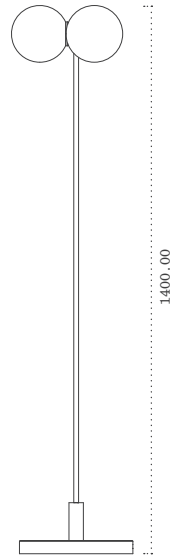

TOP

PERSPECTIVE

FRONT

RIGHT

TRIO FLOOR LAMP

MATERIALS

All Dimensions in mm
Scale 1:20 (A5)

Glass (Globes)
Brass (Rod)

SNELLING