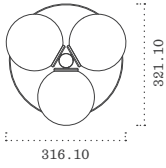

TOP

PERSPECTIVE

FRONT

RIGHT

TRIO FLOOR LAMP

MATERIALS

All Dimensions in mm
Scale 1:20 (A5)

Glass (Globes)
Brass (Rod)