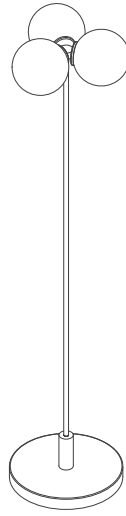

TOP

PERSPECTIVE

FRONT

RIGHT

TRIO FLOOR LAMP

MATERIALS

All Dimensions in mm
Scale 1:20 (A5)

Glass (Globes)
Brass (Rod)

SNELLING