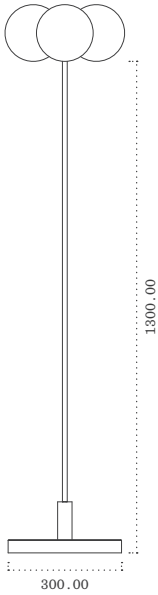

TOP

PERSPECTIVE

FRONT

RIGHT

TRIO FLOOR LAMP

MATERIALS

All Dimensions in mm
Scale 1:20 (A5)

Glass (Globes)
Brass (Rod)

SNELLING