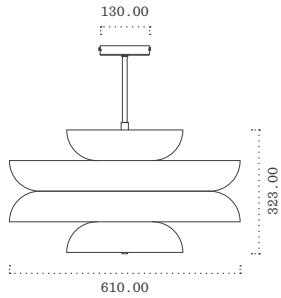

TOP

PERSPECTIVE

FRONT

RIGHT

LENS PENDANT MAJOR MINOR

MATERIALS

DROP HEIGHT

All Dimensions in mm
Scale 1:20 (A5)

Acrylic (Lens)
Brass (Rod)
Aluminium (Shade)

Please provide ceiling height and finished floor measurement
to determine suitable custom drop height dimensions.