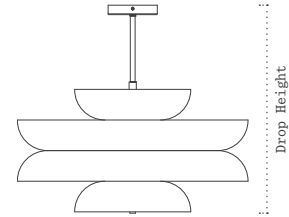

TOP

PERSPECTIVE

FRONT

RIGHT

LENS PENDANT MAJOR MINOR

MATERIALS

DROP HEIGHT

All Dimensions in mm
Scale 1:20 (A5)

Acrylic (Lens)
Brass (Rod)
Aluminium (Shade)

Please provide ceiling height and finished floor measurement
to determine suitable custom drop height dimensions.