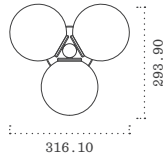

TOP

PERSPECTIVE

FRONT

RIGHT

TRIO WALL LIGHT

MATERIALS

All Dimensions in mm
Scale 1:20 (A5)

Glass (Globes)
Brass (Rod)