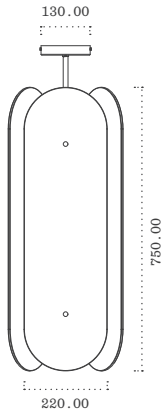

TOP

PERSPECTIVE

FRONT

RIGHT

ARCH PENDANT 02

MATERIALS

DROP HEIGHT

All Dimensions in mm
Scale 1:20 (A5)

Glass (Tube)
Brass (Rod)

Please provide ceiling height and finished floor measurement
to determine suitable custom drop height dimensions.