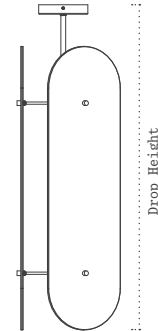

TOP

PERSPECTIVE

FRONT

RIGHT

ARCH PENDANT 02

MATERIALS

DROP HEIGHT

All Dimensions in mm
Scale 1:20 (A5)

Glass (Tube)
Brass (Rod)

Please provide ceiling height and finished floor measurement
to determine suitable custom drop height dimensions.