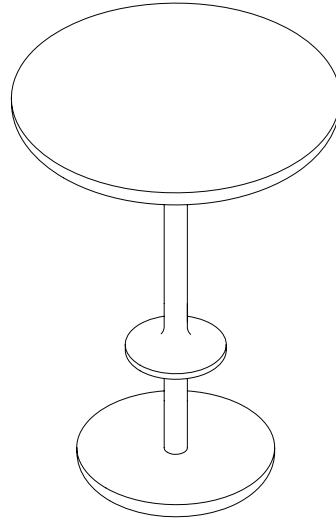

PERSPECTIVE

TURN SIDE TABLE

A slim, columnar table with a turned form that calls to mind antique candlesticks. Available in American Ash, in raw white or dark-rubbed patina.

PRODUCT TYPE

Furniture

MATERIALS

American Ash / American Oak

DIMENSIONS

- (H) 665mm
- (W) 482mm
- (D) 482mm

- Our timber furniture is sealed with a protective lacquer.
- Removal of any dust or dirt with a soft cloth should be the only maintenance required.
- Avoid use of any abrasive cleaning products, oils and other polishes.