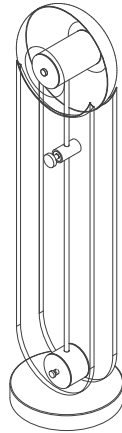

PERSPECTIVE

LENS FLOOR LAMP

The Lens Floor Lamp features a pair of acrylic translucent panels that create a vertical gesture, reinforcing the spherical form of the head. The twin diffusers work together to achieve a gentle ambiance in the atmosphere, controlled by a beautifully handcrafted dimmer carefully assembled at the heart of the lamp.

PRODUCT TYPE

Floor Lamp

MATERIALS

Acrylic
Aluminium

LAMP SPECIFICATIONS

19.0 W LED / Warm White 3000K / 800 Lumens / Dimmable

All components are compliant with New Zealand and Australian safety standards and are IP20.