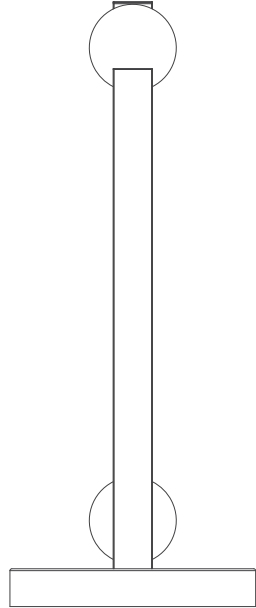

TOP

PERSPECTIVE

FRONT

RIGHT

LENS REFLECTION SCULPTURE

MATERIALS

**SNELLING**

All Dimensions in mm  
Scale 1:20 (A5)

Glass (Globes)  
Stainless Steel