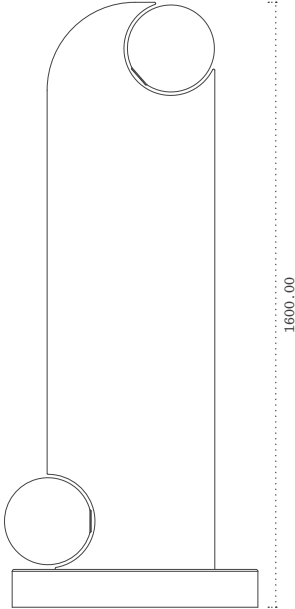

TOP

PERSPECTIVE

FRONT

RIGHT

LENS REFLECTION SCULPTURE

MATERIALS

**SNELLING**

All Dimensions in mm  
Scale 1:20 (A5)