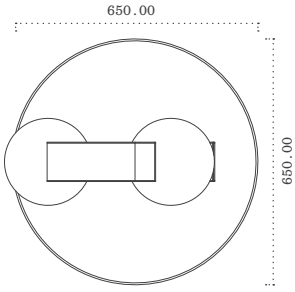

TOP

PERSPECTIVE

FRONT

RIGHT

LENS REFLECTION SCULPTURE

MATERIALS

**SNELLING**

All Dimensions in mm  
Scale 1:20 (A5)