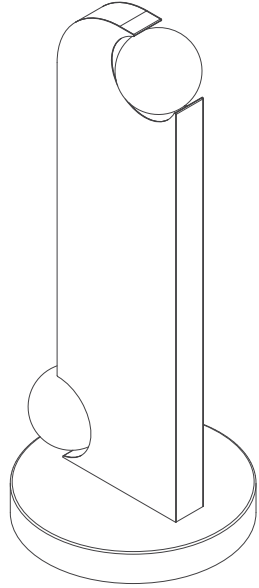

TOP

PERSPECTIVE

FRONT

RIGHT

LENS REFLECTION SCULPTURE

MATERIALS

**SNELLING**

All Dimensions in mm  
Scale 1:20 (A5)

Glass (Globes)  
Stainless Steel