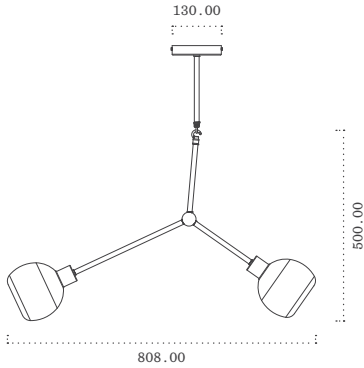

TOP

PERSPECTIVE

FRONT

RIGHT

Y02 CHANDELIER

MATERIALS

DROP HEIGHT

All Dimensions in mm
Scale 1:20 (A5)

Glass (Globes)
Brass (Rod)

Please provide ceiling height and finished floor measurement to determine suitable custom drop height dimensions. Overall chandelier size will vary, arms rotate around joiners.