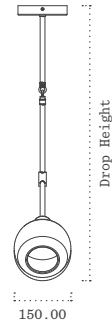

TOP

PERSPECTIVE

FRONT

RIGHT

Y02 CHANDELIER

MATERIALS

DROP HEIGHT

All Dimensions in mm
Scale 1:20 (A5)

Glass (Globes)
Brass (Rod)

Please provide ceiling height and finished floor measurement to determine suitable custom drop height dimensions. Overall chandelier size will vary, arms rotate around joiners.