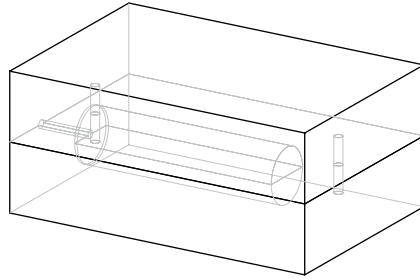

PERSPECTIVE

LENS BLOCK LUMEN

A beguiling, absorbing object, the Block Lumen is proportionally scaled to the yoga block. Sized for its direct relationship to the body, the block in the practice of yoga is used as an aid to enhance poses. A playful and unexpected inclusion in the Lens collection, the block lumen provokes the desire for it to be held, and is optically mesmerising as it emits its warm, soft light with prismatic effect.

MATERIALS

Acrylic

PRODUCT TYPE

Art Piece

LAMP SPECIFICATIONS

10 W LED / Warm White 3000K /
800 Lumens / Dimmable
LED 24V transformer supplied

DIMENSIONS

(H) 230mm
(W) 150mm
(D) 100mm