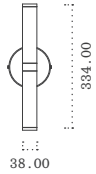

TOP

PERSPECTIVE

FRONT

RIGHT

TURN WALL LIGHT 01

MATERIALS

All Dimensions in mm
Scale 1:20 (A5)

Glass (Tube)
Brass (Rod)