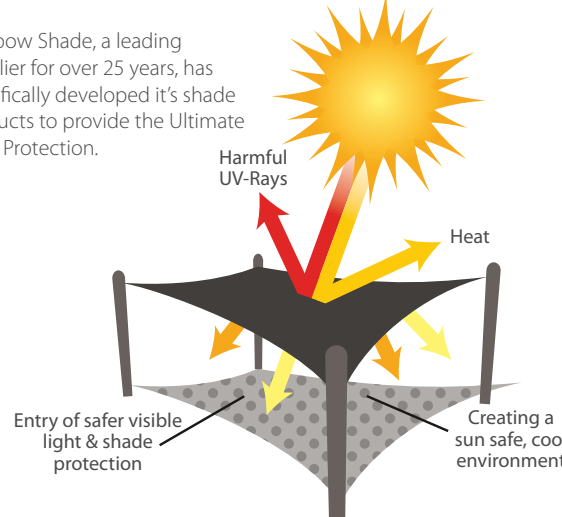

Sunset Red
UVR 93%
SHADE 77%

Sunflower Yellow
UVR 94.7%
SHADE 79.4%

Eucalyptus
UVR 93.8%
SHADE 90.6%

Olive
UVR 95.1%
SHADE 89.4%

Gumleaf
UVR 98%
SHADE 91%

THE ULTIMATE IN SOLAR PROTECTION

Rainbow Shade, a leading supplier for over 25 years, has specifically developed it's shade products to provide the Ultimate Solar Protection.

SAFER FILTERED LIGHT TRANSMISSION