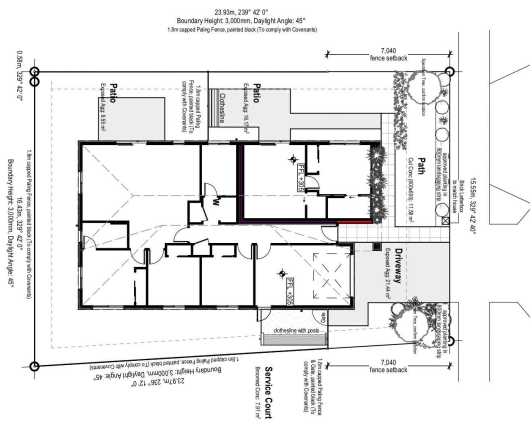

Disclaimer. While every reasonable effort has been made by Mike Greer Homes to ensure the information correctly illustrates the dwelling and section, this material may only be used by the Purchaser for illustrative and guidance purposes. Mike Greer Homes accepts no responsibility for any differences, errors or omissions which may become apparent during or on completion of the dwelling.