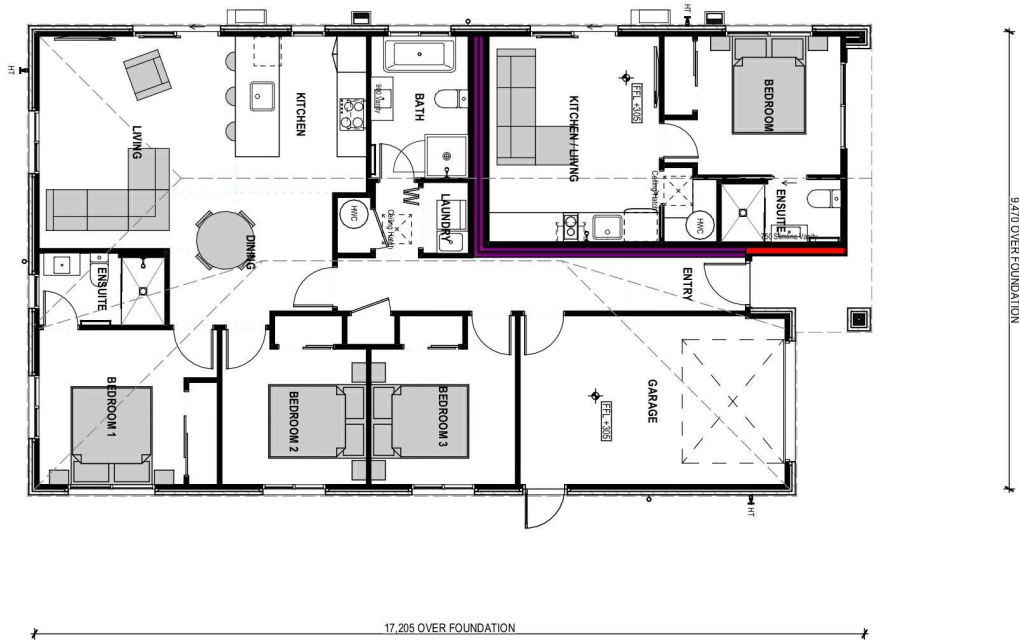

\$1,139,000

mikegreerhomes

Paerata

Lot 155, 4 Manaakitia Rd, Paerata Rise

for sale

dwelling size | section size
163 m² | 389 m²

homes
for
sale

MOVE IN NOW- Construction Complete

This beautiful new home offers a perfect blend of comfort, functionality, and income potential. Featuring three double bedrooms, a family bathroom and an ensuite. An internal access single-car garage completes the package.

bringing you more

09 869 4771

mikegreerhomes.co.nz

Paerata Lot 155, 4 Manaakitia Rd, Paerata Rise

dwelling size | section size

163 m² | 389 m²

4 3 3 1 1

After Sales Care