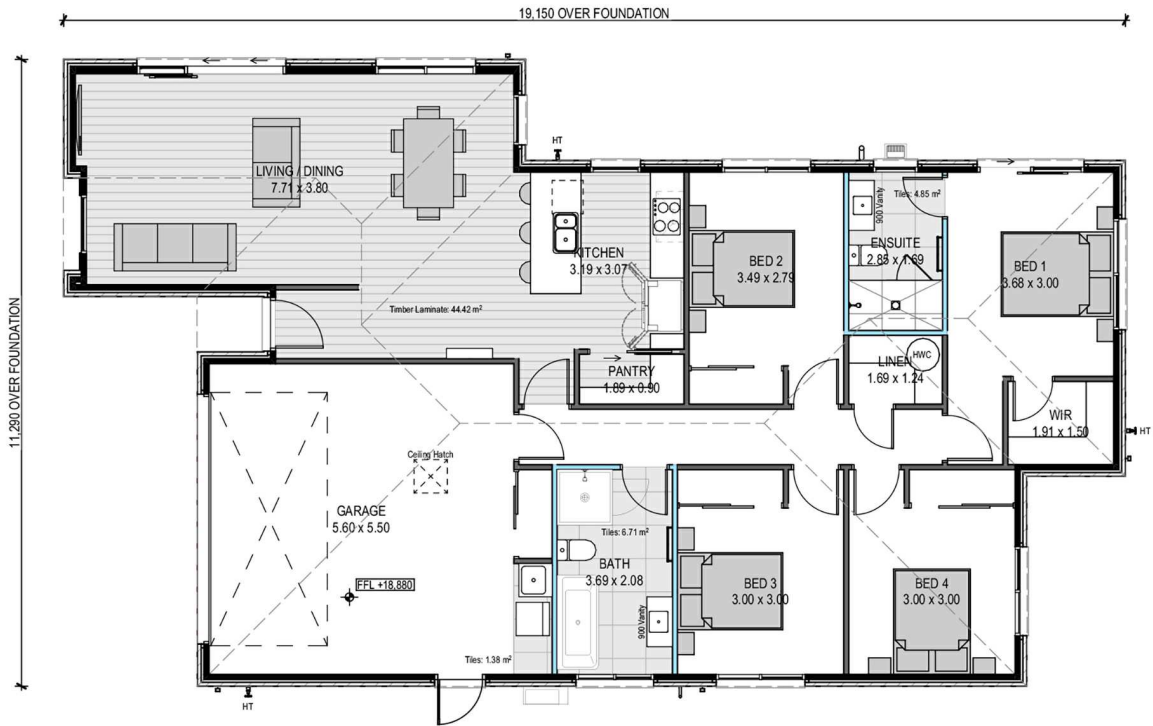

\$818,000

mikegreerhomes

Belfast

Lot 111 Spring Grove - 46 Bill Hammond Dr

for sale

dwelling size | section size
171 m² | 407 m²

homes
for
sale

This stylish four double bedroom home has a spacious open plan design and a North facing easy care section that is fully landscaped and ideal for relaxing and entertaining. All of the bedrooms are well appointed, with a separate family bathroom and ensuite. The home has been finished to a high standard with quality fixtures and fittings throughout. It offers an internal access double garage and has all driveways and fencing included in the sale price.

bringing you **more**

03 354 0166

mikegreerhomes.co.nz

Spring Grove Lot 111 Spring Grove - 46 Bill Hammond Dr

dwelling size | section size

171 m² | 407 m²

4 2 2 1 2

CT7572