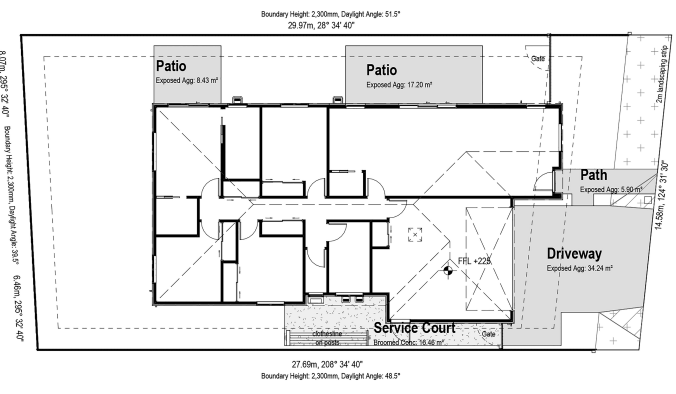

After Sales Care

At Mike Greer Homes we are committed to making the build journey as stress-free as possible. Our After Sales Care programme addresses any maintenance issues and ensures that any remedial work is undertaken once it is logged and approved.

Disclaimer. While every reasonable effort has been made by Mike Greer Homes to ensure the information correctly illustrates the dwelling and section, this material may only be used by the Purchaser for illustrative and guidance purposes. Mike Greer Homes accepts no responsibility for any differences, errors or omissions which may become apparent during or on completion of the dwelling.