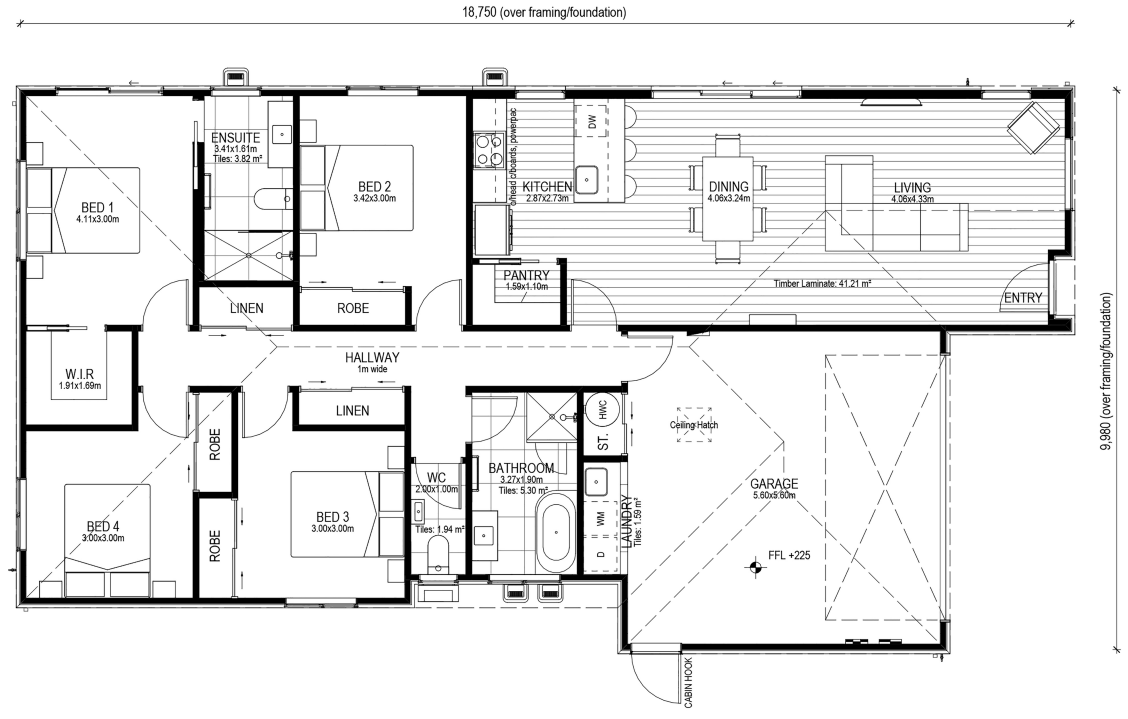

This bright and airy four double bedroom home has a great open plan layout that flows nicely between the kitchen, dining, and living areas. The North-facing, low-maintenance backyard is fully landscaped perfect for chilling out or hosting friends. With a separate family bathroom plus an ensuite for extra convenience. This home is finished with quality fittings throughout, and it comes with an internal access double garage. Driveways and fencing are all included in the price. Ready to make it yours!

more features.

- +
- +
- +
- +
- +
- +

Turn Key

A Turn Key home is an all-inclusive package that only requires 10% deposit.

bringing you more

03 354 0166

mikegreerhomes.co.nz

Spring Grove Lot 68 Spring Grove - 83 Bill Hammond Drive

dwelling size | section size

168 m² | 418 m²

4 2 2 1 2

After Sales Care

At Mike Greer Homes we are committed to making the build journey as stress-free as possible. Our After Sales Care programme addresses any maintenance issues and ensures that any remedial work is undertaken once it is logged and approved.